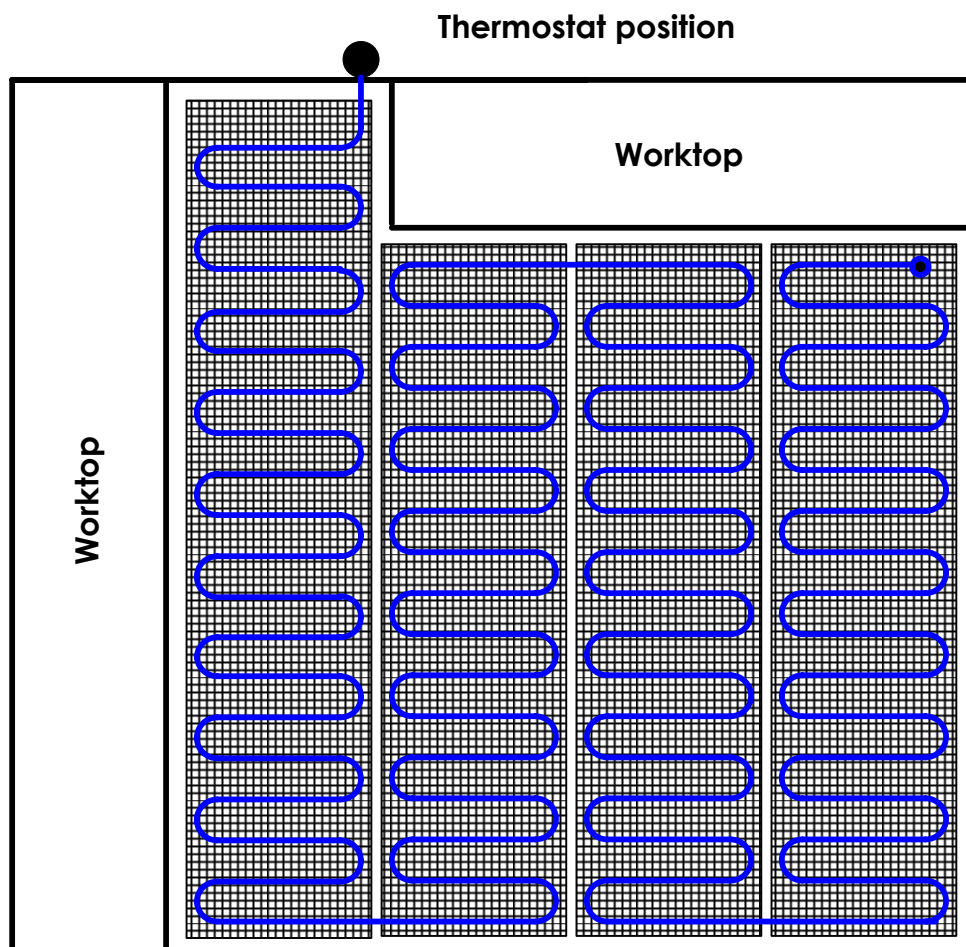

RADIANT FLOORS

A floor heating system from Radiant Floors will ensure a uniform distribution of heat in your home or office, and a comfortable warmth which is easy to control room by room. The Radiant Floors wide range of cables & heating mats are designed for both renovation and New Build applications.

Basic mat layout showing plain wall cuts

The above layout shows how a single mat can be cut at walls and then flipped around to run alongside itself to fill the area to be heated - never cut the heating element